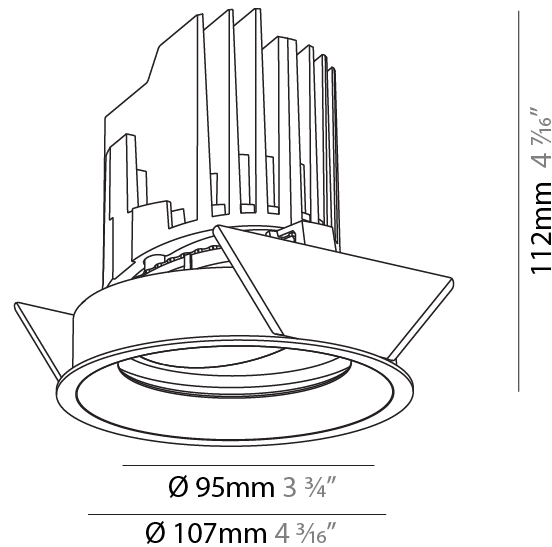

GENERAL

Series: Bioniq
 Subseries: Bioniq Round Adjustable
 Brand: Prolicht
 Division: Architectural
 Mounting Type: Recessed
 Mounting Location: Ceiling
 Subcategory: Downlight

PHYSICAL

Shape: Round
 Diameter (mm): 107
 Diameter (in): 4 3/16
 Height (mm): 112
 Height (in): 4 7/16
 Ceiling Thickness (mm): 10 / 12.5 / 15
 Ceiling Thickness (in): 3/8 or 1/2 or 9/16
 Min. Recessing Depth (mm): 130
 Min. Recessing Depth (in): 5 1/8
 Light Distribution: Adjustable / Downlight
 Weight (kg): 0.47
 Weight (lbs): 1.04
 Fixture Finish: SSR / BKV / CWI / CRY / HAB / UFT / ITA / RUA / FTG / MYG / LOD / PUS / FRO / FUP / KIA / POP / BLS / SPG / MEY / GOH / GUM / CHC / COM / ABZ / JAG / OBR / MOS / ROR
 Fixture Material: Aluminum Die Cast
 Cut-out Measurements: 98mm / 3 7/8"

GENERAL

Series: Bioniq
 Subseries: Bioniq Round Adjustable
 Brand: Prolight
 Division: Architectural
 Mounting Type: Recessed
 Mounting Location: Ceiling
 Subcategory: Downlight

PHYSICAL

Shape: Round
 Diameter (mm): 107
 Diameter (in): 4 3/16
 Height (mm): 112
 Height (in): 4 7/16
 Ceiling Thickness (mm): 10 / 12.5 / 15
 Ceiling Thickness (in): 3/8 or 1/2 or 9/16
 Min. Recessing Depth (mm): 130
 Min. Recessing Depth (in): 5 1/8
 Light Distribution: Adjustable / Downlight
 Weight (kg): 0.47
 Weight (lbs): 1.04
 Fixture Finish: SSR / BKV / CWI / CRY / HAB / UFT / ITA / RUA / FTG / MYG / LOD / PUS / FRO / FUP / KIA / POP / BLS / SPG / MEY / GOH / GUM / CHC / COM / ABZ / JAG / OBR / MOS / ROR
 Fixture Material: Aluminum Die Cast
 Cut-out Measurements: 98mm / 3 7/8"

OPTICAL

Reflector°: 10
 Optic°: Lens Pack - No Lens
 Adjustability: Rotational 355°; Tilt 30°

RATINGS AND CERTIFICATIONS

Certified By: Certified for North American Standards
 IP rating: IP20

					
98mm 3 7/8"	130mm 5 1/8"	10 15mm 3/8" 9/16"	30°	355°	↑